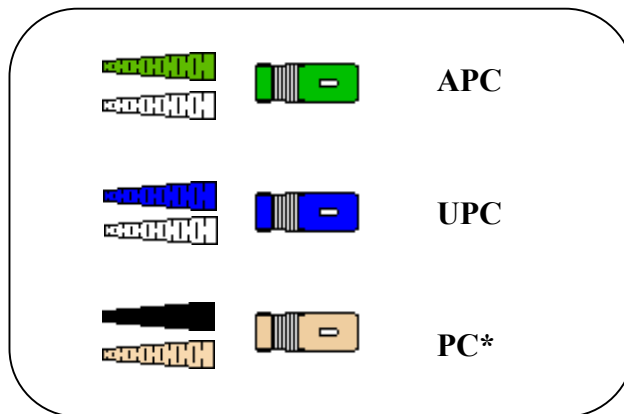

Connector Types

*Housing and Boots (*multimode)*

Ferulle Types

Jacket Color Codes