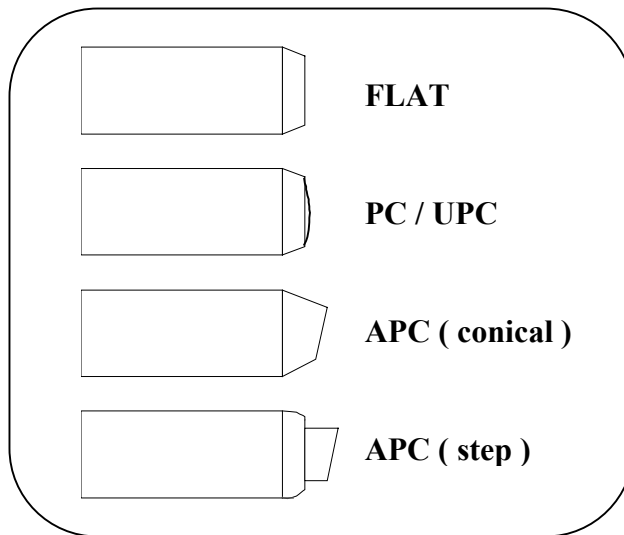

Connector Types

*Housing and Boots (*multimode)*

Ferulle Types

Jacket Color Codes