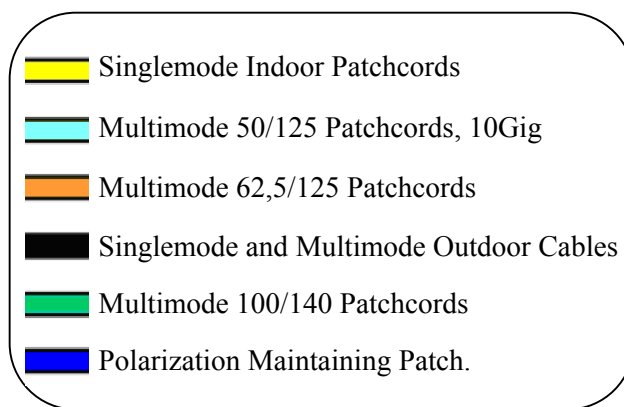

Connector Types

*Housing and Boots (*multimode)*

Ferulle Types

Jacket Color Codes